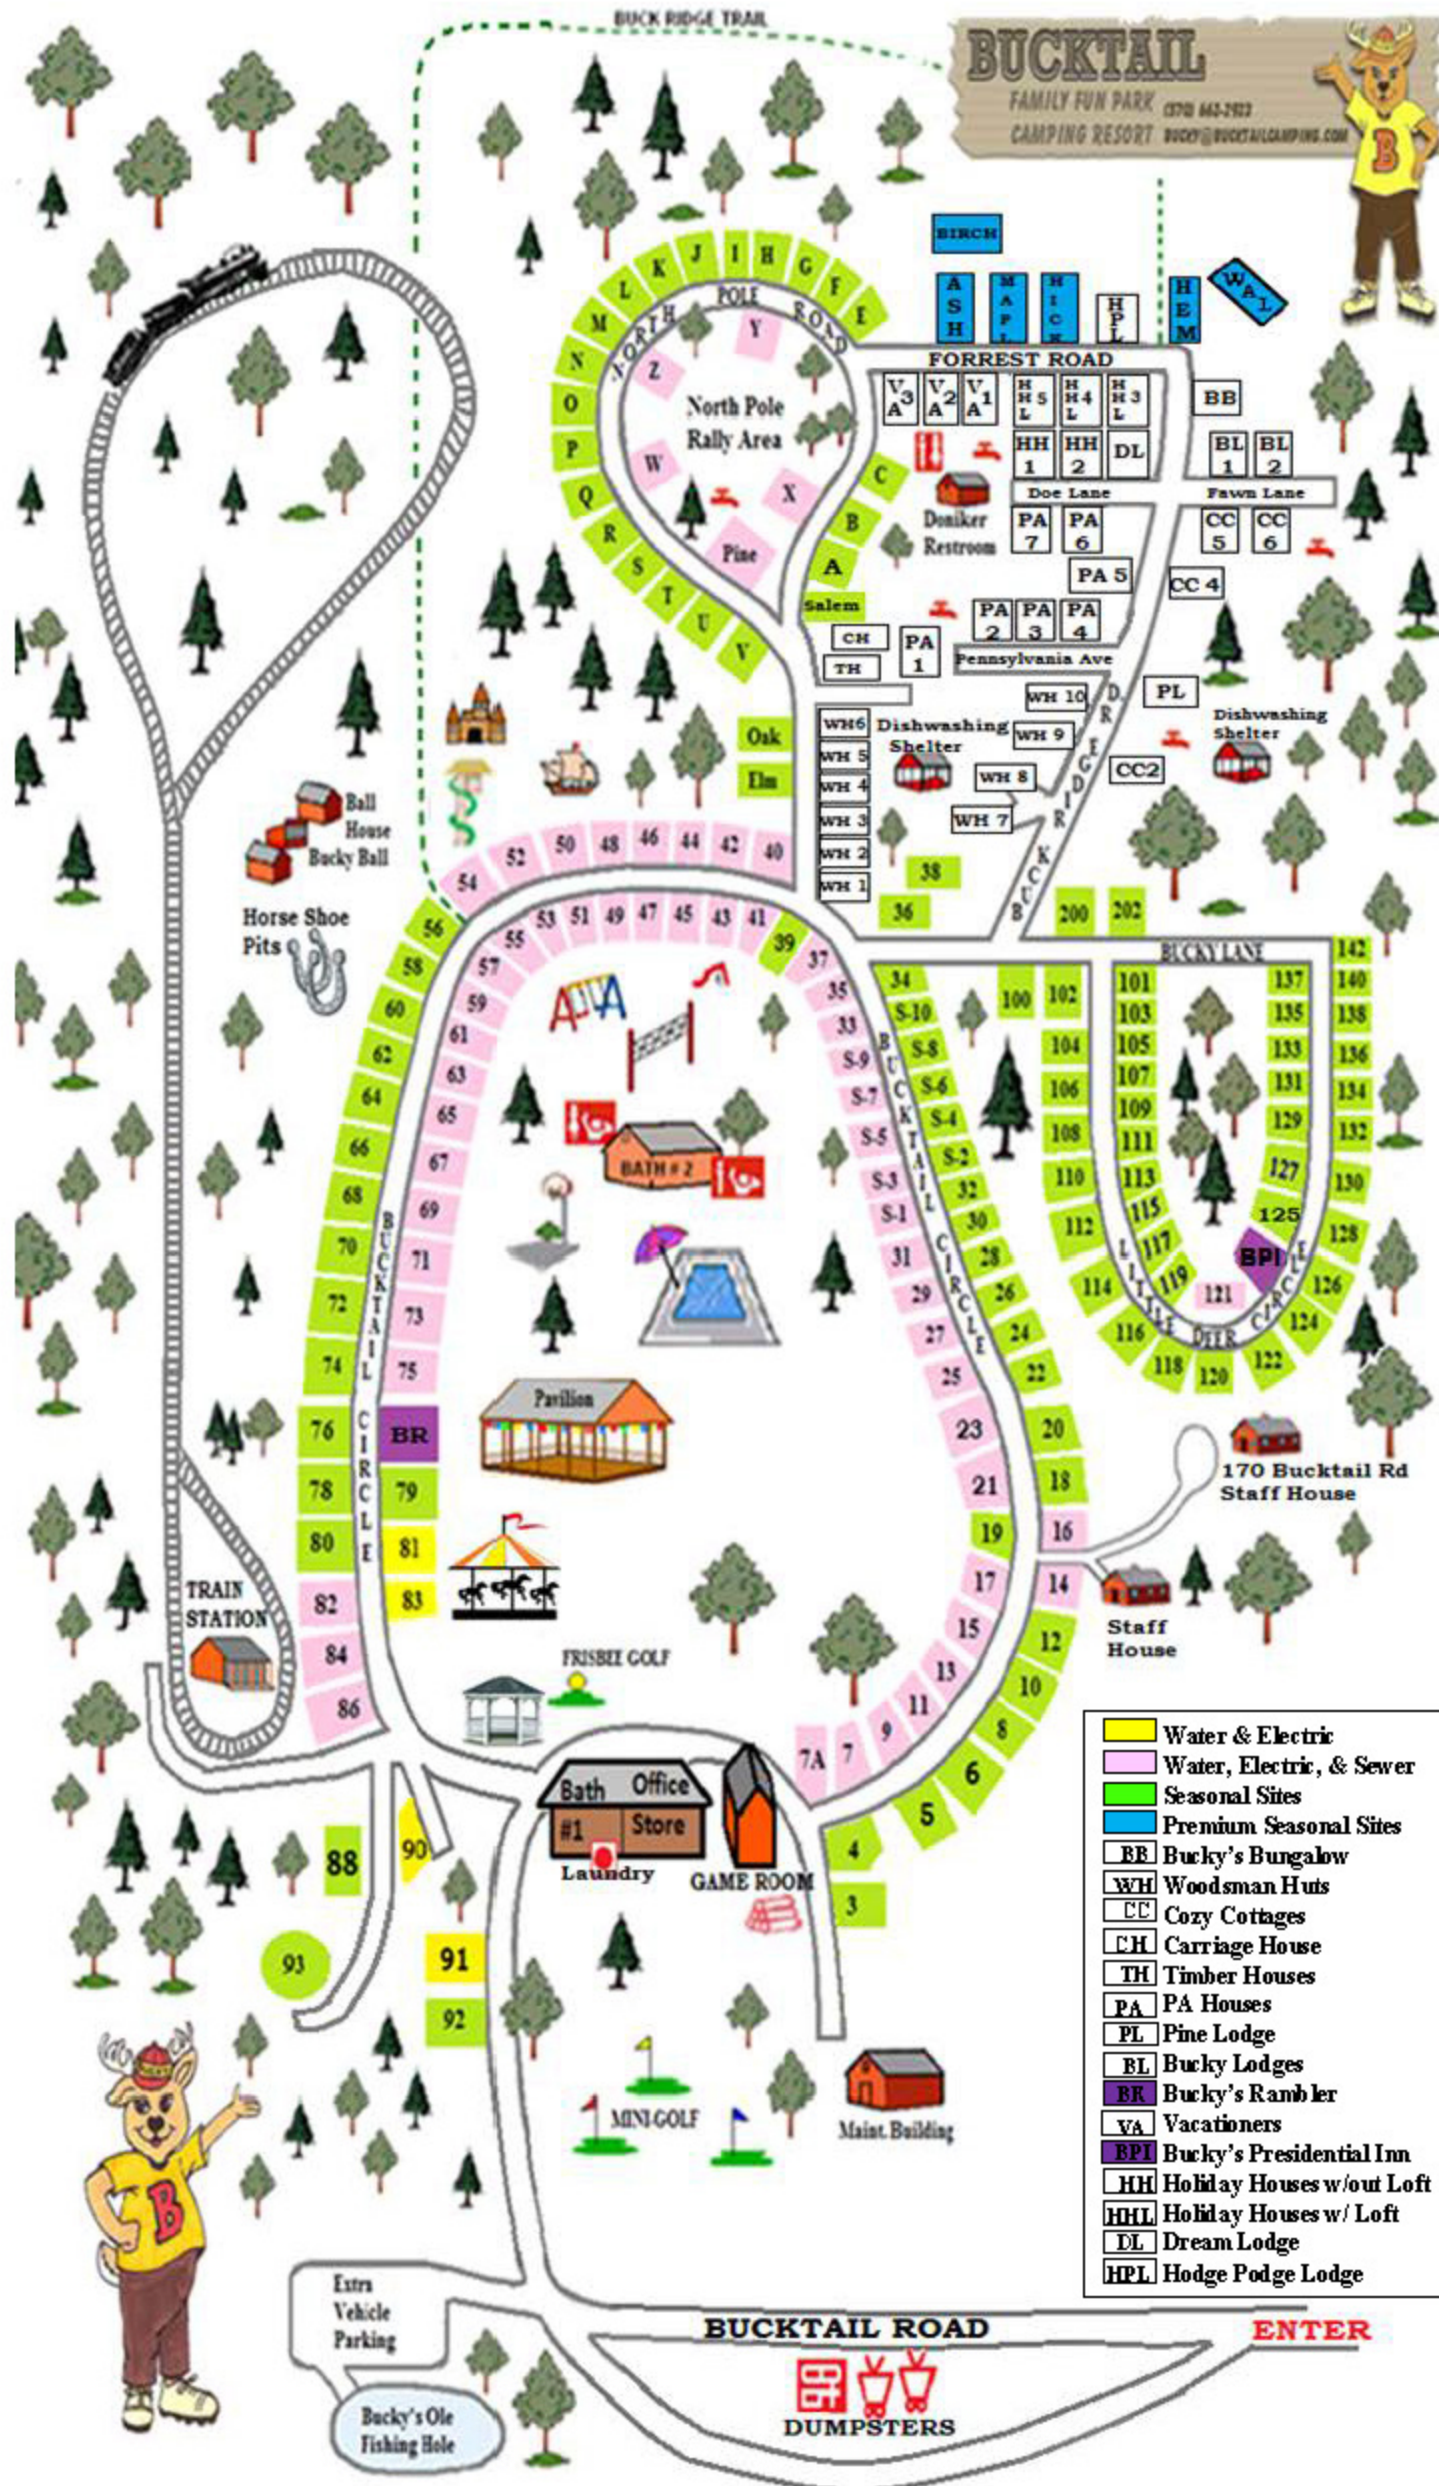

BUCKTAIL TRAIL

BUCKTAIL

FAMILY FUN PARK (370) 643-2922
CAMPING RESORT BUCKY@BUCKTAILCAMPING.COM

- Water & Electric
- Water, Electric, & Sewer
- Seasonal Sites
- Premium Seasonal Sites
- BB Bucky's Bungalow
- WH Woodsman Huts
- CC Cozy Cottages
- CH Carriage House
- TH Timber Houses
- PA PA Houses
- PL Pine Lodge
- BL Bucky Lodges
- BR Bucky's Rambler
- BPI Bucky's Presidential Inn
- HH Holiday Houses w/out Loft
- HHL Holiday Houses w/ Loft
- DL Dream Lodge
- HPL Hodge Podge Lodge

Extra Vehicle Parking
Bucky's Ole Fishing Hole

BUCKTAIL ROAD ENTER